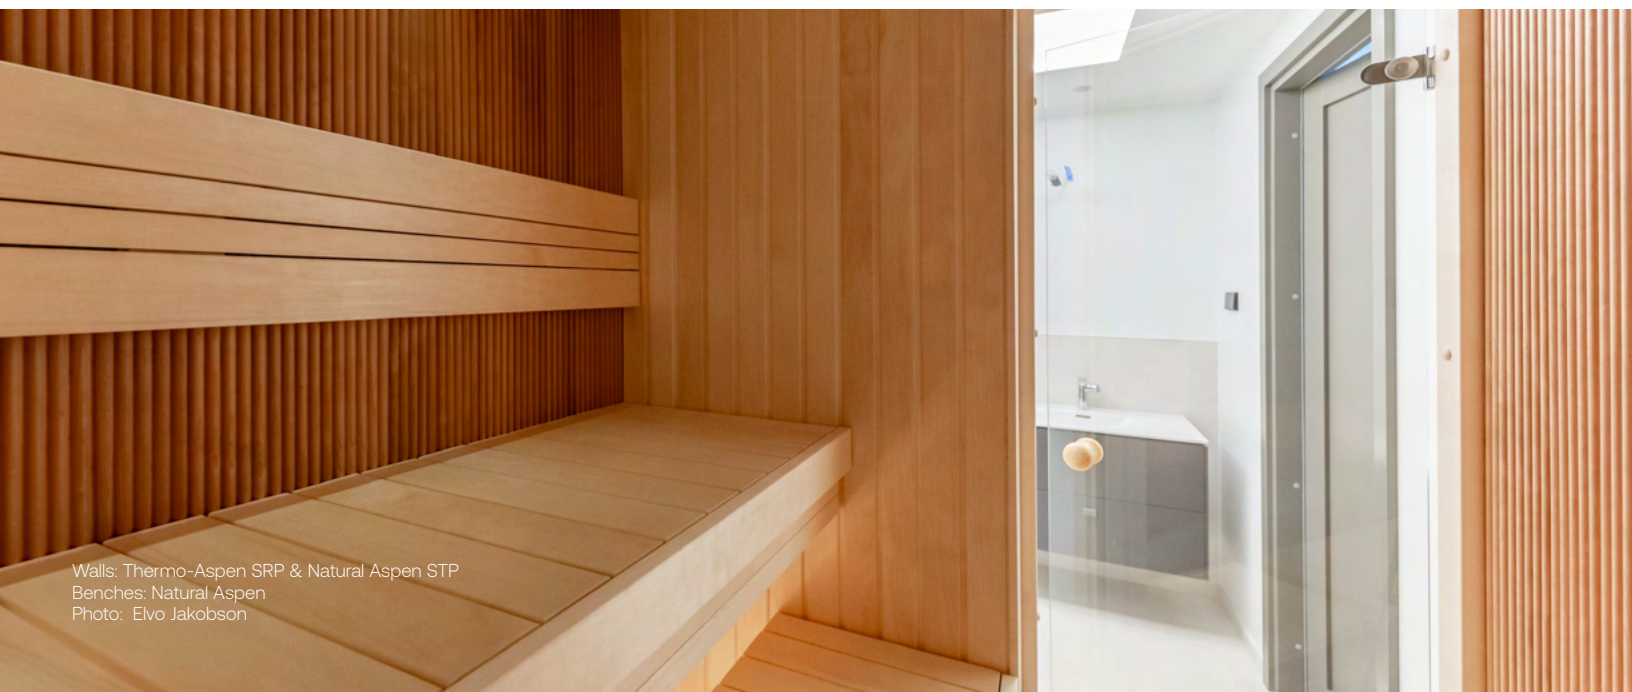

SAUNA DOORS & WINDOWS

SPECIES:
Medium Aspen

USE:
Interior

Walls: Medium Aspen, Kytte
Benches: Medium Aspen

Sauna Doors & Windows

PRODUCT	SPECIES	USE	THICKNESS X WIDTH	HEIGHT	MODIFICATION STRENGTH	GLASS COLOR	HARDWARE	
	ASPEN PREMIUM DOOR	Aspen	Interior Sauna	3.6" x 27.2"	74.4" - 78.3"	Medium	Clear	Silver
	ASPEN BLACK PREMIUM DOOR	Aspen	Interior Sauna	3.6" x 27.2"	74.4" - 78.3"	Medium	Gray	Black
	PINE PREMIUM DOOR	Pine	Exterior Interior Sauna	3.6" x 27.2"	74.4" - 78.3"	Intense	Gray	Black
	2 X 6 ASPEN BLACK WINDOW	Aspen	Interior Sauna	3.6" x 19.3"	74.4"	Medium	Gray	Screw
	2 X 3 ASPEN BLACK WINDOW	Aspen	Interior Sauna	3.6" x 19.3"	35.0"	Medium	Gray	Screw