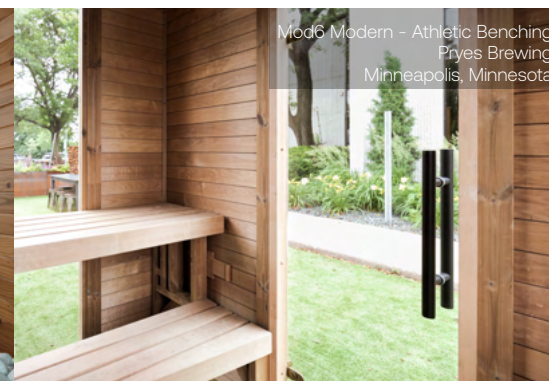

IGNITE BARREL

	MODEL	OCCUPANCY	WINDOW	TOTAL LENGTH		OUTSIDE DIAMETER	INSIDE DIAMETER	BENCH L x W	WINDOW SIZE	PORCH LENGTH	WALL/BOARD THICKNESS	VOLUME
	N°60	4	Window	7.33'		7.52'	7.25'	5' x 2.08'	7' x 3.5'	1.58'	1.57"	212 CU. FT.
	N°62	6	Window	7.33'		7.52'	7.25'	6.5' x 2.08'	7' x 3.5'	No Porch	1.57"	265 CU. FT.
	N°52	4	Window	5.9'		6.29'	6.06'	4.95' x 1.63'	5.83' x 3'	No Porch	1.57"	154.3 CU. FT.
	N°54	2	Window	4.88'		6.29'	6.06'	3.94' x 1.63'	5.83' x 3'	No Porch	1.57"	124.3 CU. FT.

SAUNA SQUARES

	MODEL	OCCUPANCY	TOTAL LENGTH		TOTAL WIDTH	TOTAL HEIGHT	BACK BENCH SIDE BENCH L x W	WINDOW SIZE	PORCH LENGTH	WALL/BOARD THICKNESS	VOLUME
	N°40 - N°41	6	8.24'		6.9'	7.21'	Back 6.5' x 1.61' Side 4.3' x 1.61'	N°40 6.3' X 3.2' N°41 No Window	1.61'	1.57"	241 CU. FT.
	N°42 - N°43	4	6.93'		6.9'	7.28'	Back 6.5' x 1.61' Side 2.9' x 1.61'	N°42 6.3' X 3.2' N°43 No Window	1.61'	1.57"	191 CU. FT.
	N°45	1-2	4.63'		4.4'	7.28'	Back 3.9' x 1.67' Side 2.0' x 0.9'	No Window	No Porch	1.57"	98 CU. FT.