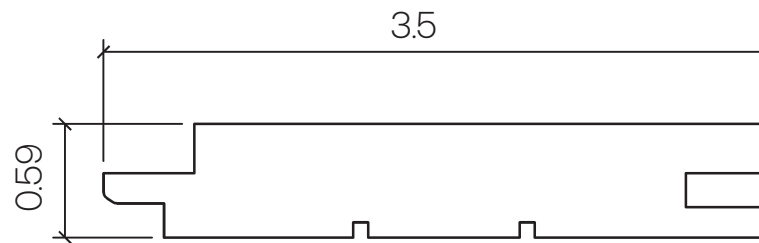

Joint End Match

1x4 WALL PANELING - STS4 (JEM)

Profile Type:

Alder Wall Paneling

Sizing:

1x4 WALL PANELING - STS4 (JEM)

Installation:

Staple

Scale:

1'-0" = 1'-0"

THERMORY®
LEAVE A LASTING IMPACT

THERMORYUSA.COM