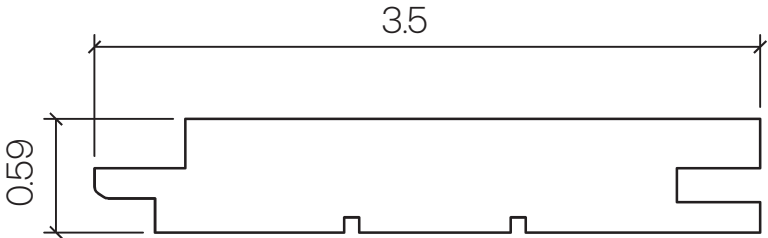

SAUNA

MATERIALS by THERMORY®

Joint End Match

1x4 WALL PANELING - STS4 (JEM)

Profile Type:

Alder Wall Paneling

Sizing:

1x4 WALL PANELING - STS4 (JEM)

Installation:

Staple

Scale:

1'-0" = 1'-0"

THERMORY

LEAVE A LASTING IMPACT

THERMORYUSA.COM