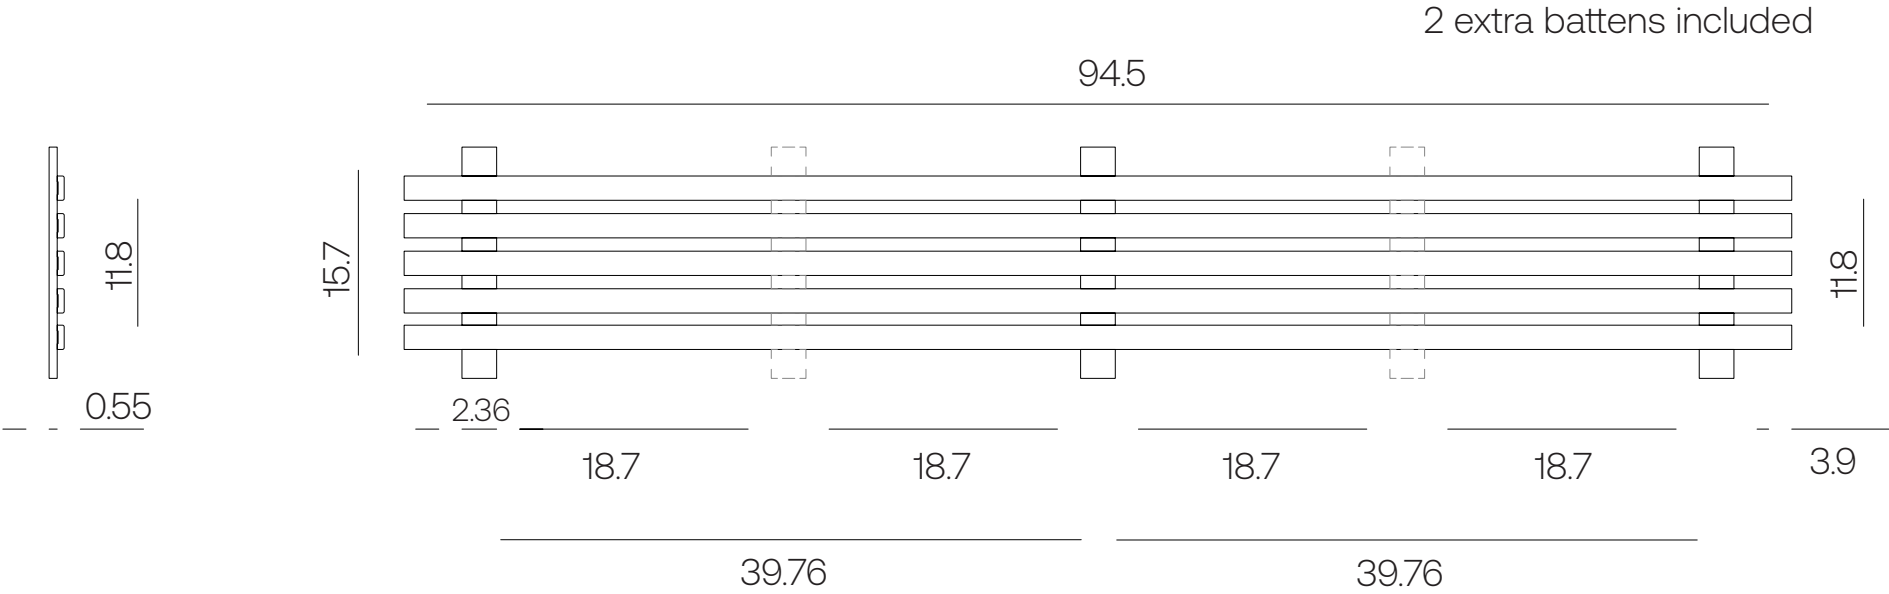

SAUNA[®]

MATERIALS by THERMORY[®]

Profile Type:

Aspen or Alder Benchskirt

Sizing:

Sauna Alder/Aspen 0.55 x 11.8 x 94.5 Benchskirt

Installation:

Screw

Scale:

Not to Scale

THERMORY[®]

LEAVE A LASTING IMPACT

THERMORYUSA.COM