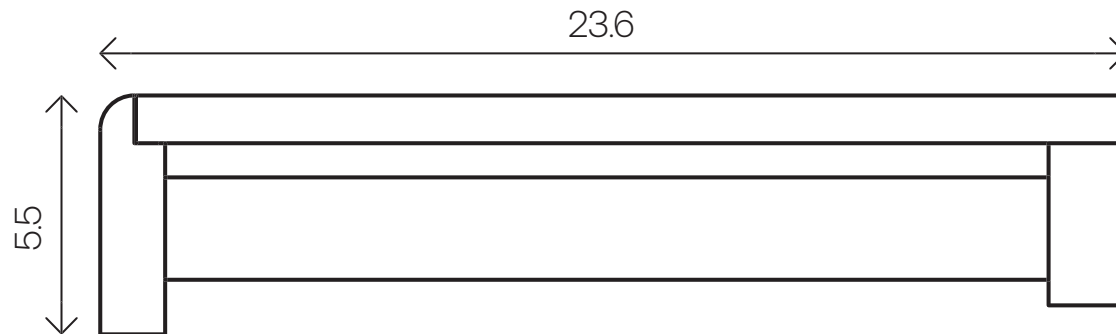

# SAUNA<sup>o</sup>

MATERIALS by THERMORY<sup>®</sup>

**Profile Type:** Aspen or Alder Bench Module  
**Sizing:** Sauna Alder/Aspen 5.5 Bench Module  
**Installation:** Screw  
**Scale:** Not to Scale