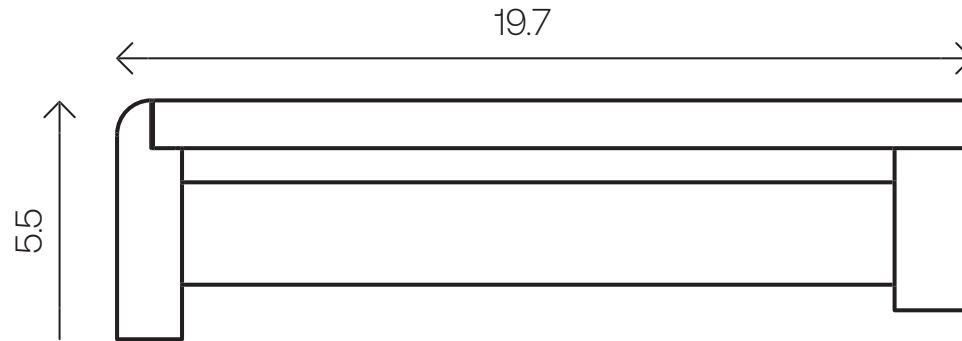

# SAUNA<sup>o</sup>

MATERIALS by THERMORY<sup>®</sup>

**Profile Type:** Aspen or Alder Bench Module  
**Sizing:** Sauna Alder/Aspen 5.5 Bench Module  
**Installation:** Screw  
**Scale:** Not to Scale