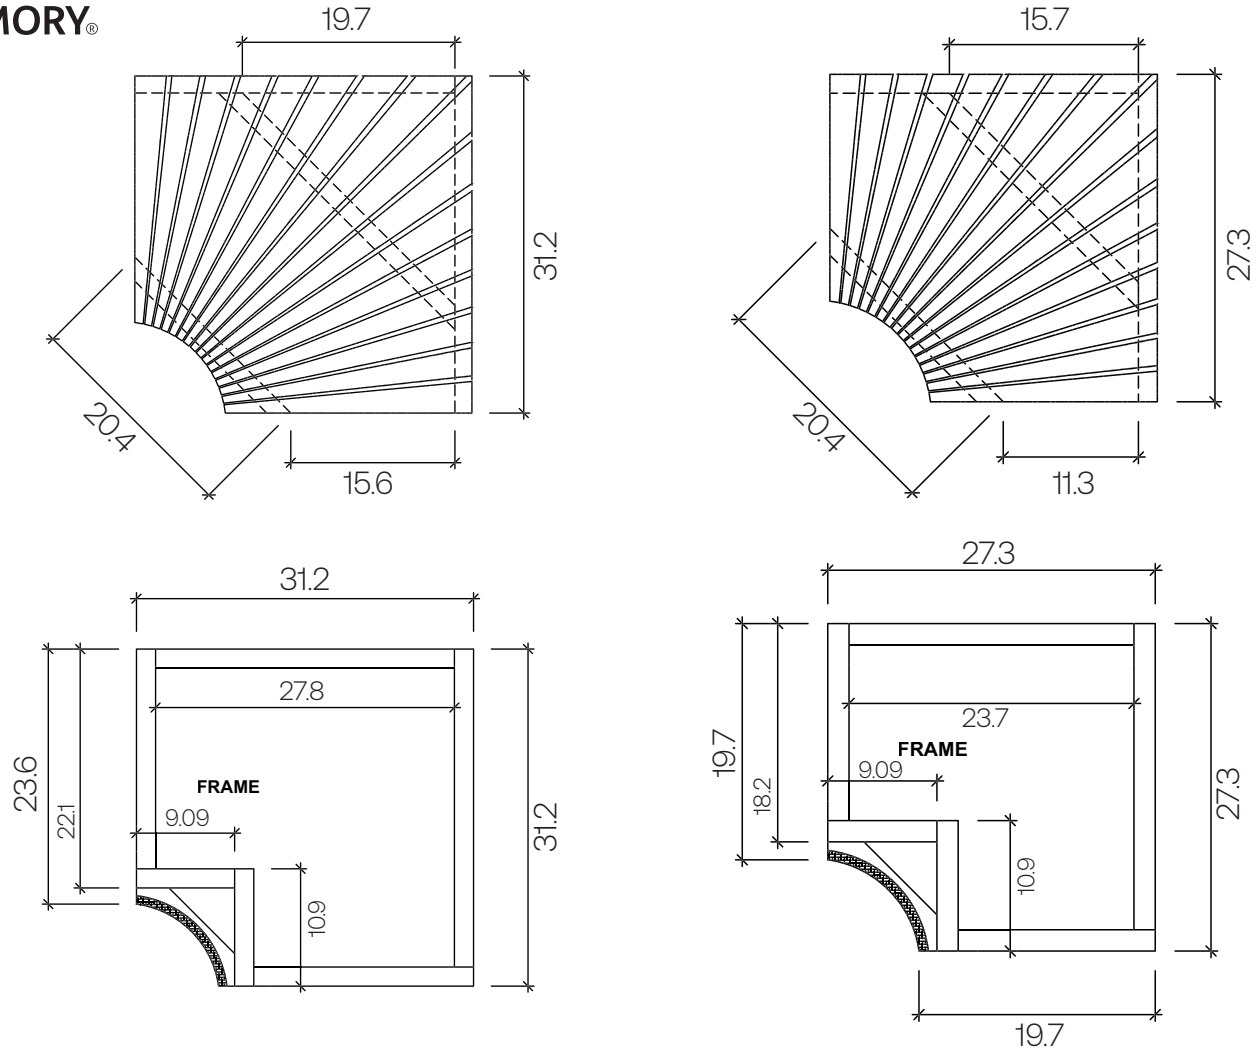

SAUNA

MATERIALS by THERMORY®

Profile Type:

Aspen or Alder Corner Bench Module

Sizing:

Sauna Alder/Aspen 5.5 Corner Bench Module

Installation:

Screw

Scale:

Not to Scale

THERMORY®

LEAVE A LASTING IMPACT

THERMORYUSA.COM