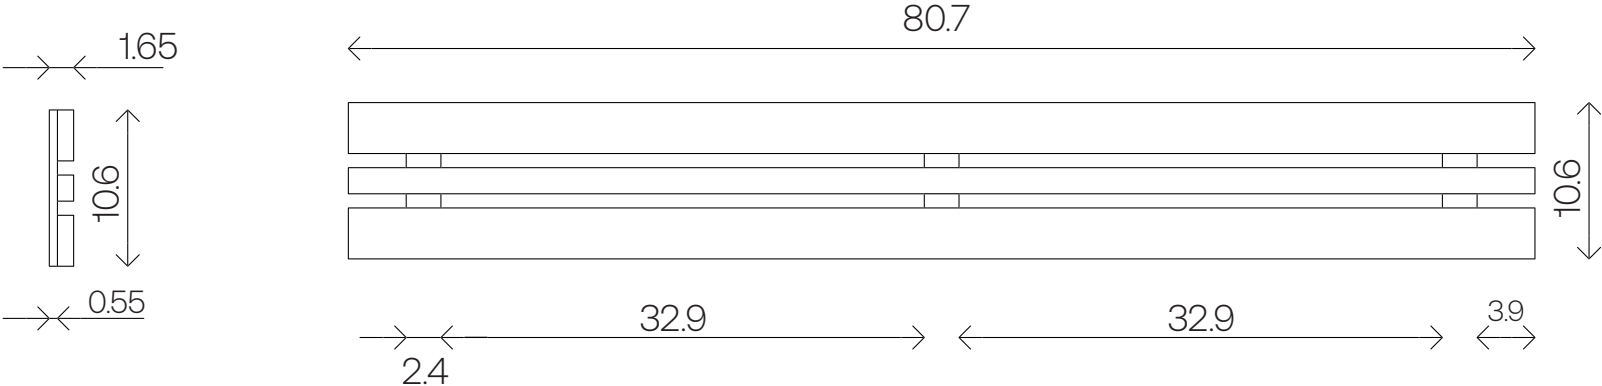

SAUNA^o

MATERIALS by THERMORY[®]

Profile Type:

Aspen or Alder Backrest

Sizing:

Sauna Alder/Aspen 1.1 x 11.8 Backrest

Installation:

Screw

Scale:

Not to Scale

THERMORY[®]
LEAVE A LASTING IMPACT

THERMORYUSA.COM