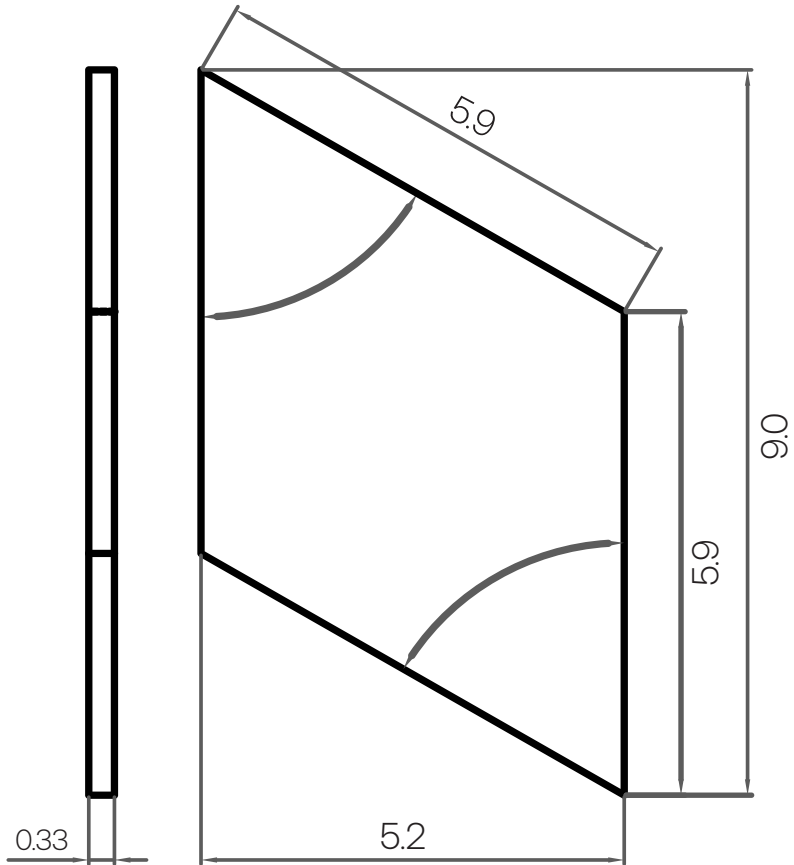

Zig Zag Pattern

Cube Pattern

Profile Type:
Sizing:
Installation:
Scale:

Ash Wall Paneling
1x6 WALL PANELING - RHOMB TILES
Urethane Glue
Not to Scale

THERMORY®
LEAVE A LASTING IMPACT

THERMORYUSA.COM