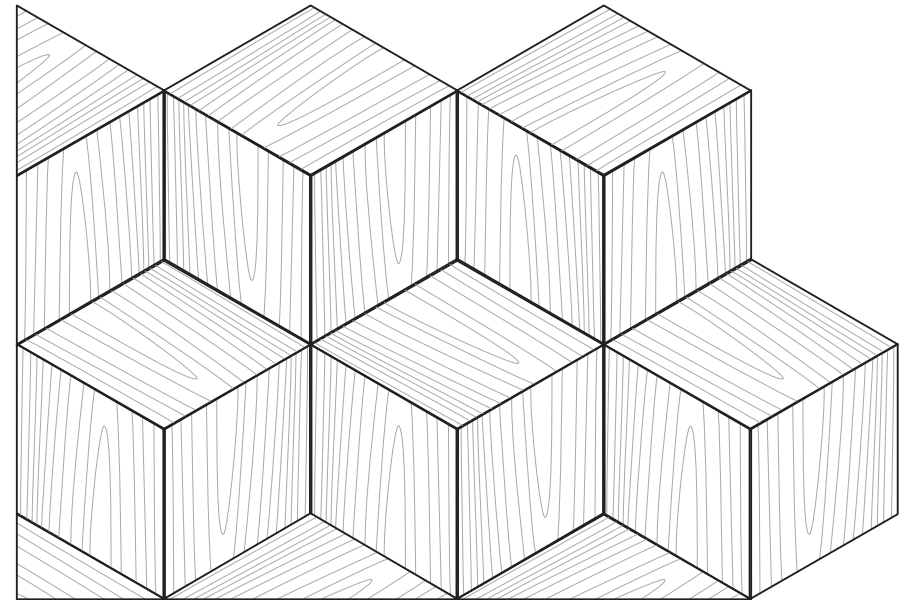

Zig Zag Pattern

Cube Pattern

Profile Type:
Sizing:
Installation:
Scale:

Ash Wall Paneling
1x6 WALL PANELING - RHOMB TILES
Urethane Glue
Not to Scale

THERMORY®
LEAVE A LASTING IMPACT

THERMORYUSA.COM