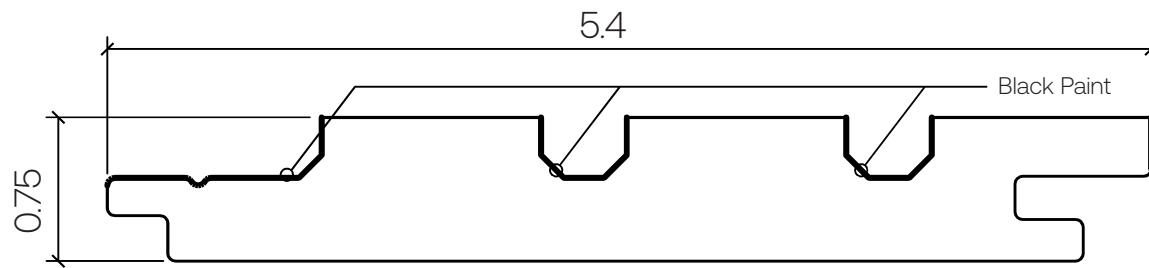

BENCHMARK CLEAR PINE

1x6 CLADDING - CAR3G STRIPES

Profile Type:

Radiata Pine Cladding

Sizing:

1x6 CLADDING - CAR3G STRIPES

Installation:

60 mm FG Screw

Scale:

1'-0" = 1'-0"

THERMORY
LEAVE A LASTING IMPACT

THERMORYUSA.COM