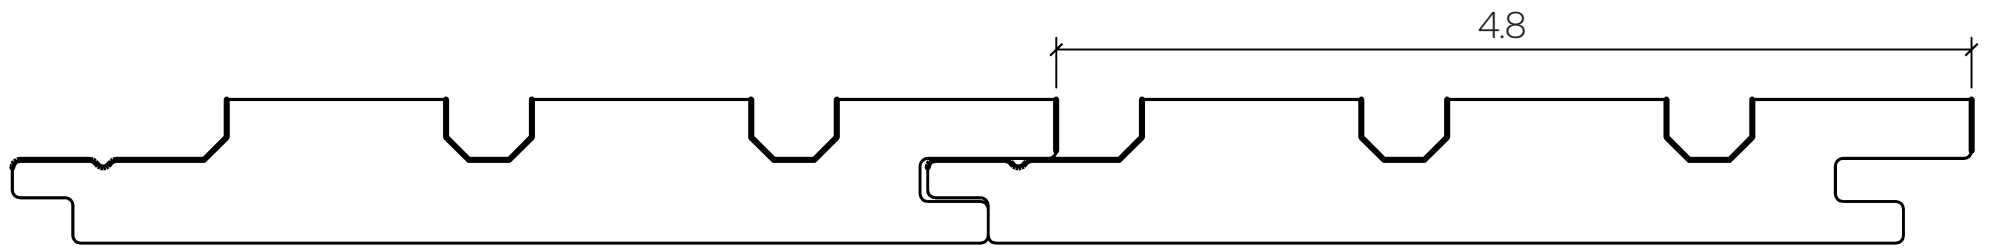

BENCHMARK CLEAR PINE

1x6 CLADDING - CAR3G STRIPES

Profile Type:

Radiata Pine Cladding

Sizing:

1x6 CLADDING - CAR3G STRIPES

Installation:

60 mm FG Screw

Scale:

1'-0" = 1'-0"

THERMORY
LEAVE A LASTING IMPACT

THERMORYUSA.COM