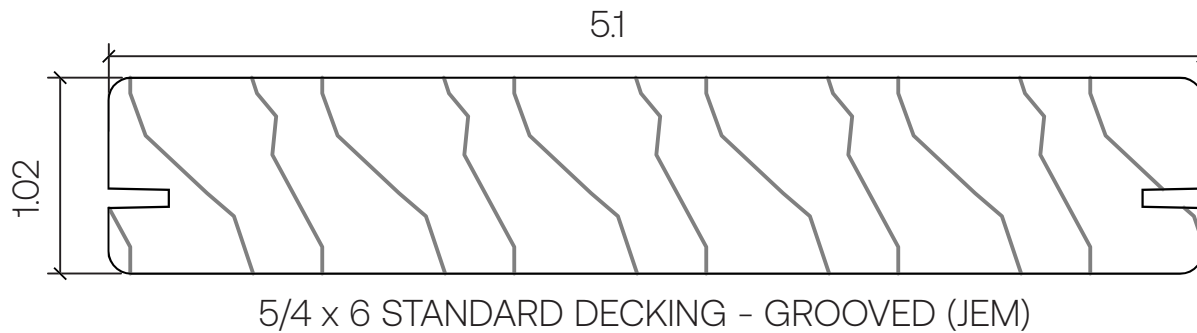

BENCHMARK OAK

Profile Type:

Red Oak Decking

Sizing:

5/4 x 6 STANDARD DECKING - GROOVED (JEM)

Installation:

T6 Hidden Clip

Scale:

1'-0" = 1'-0"

THERMORY[®]

LEAVE A LASTING IMPACT

THERMORYUSA.COM