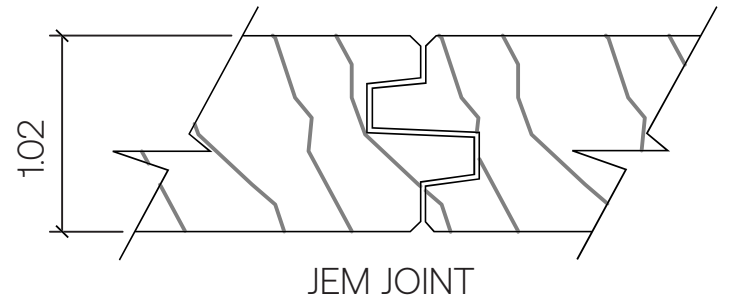

BENCHMARK OAK

Profile Type:

Red Oak Decking

Sizing:

5/4 x 6 STANDARD DECKING - GROOVED (JEM)

Installation:

T6 Hidden Clip

Scale:

1'-0" = 1'-0"

THERMORY[®]

LEAVE A LASTING IMPACT

THERMORYUSA.COM