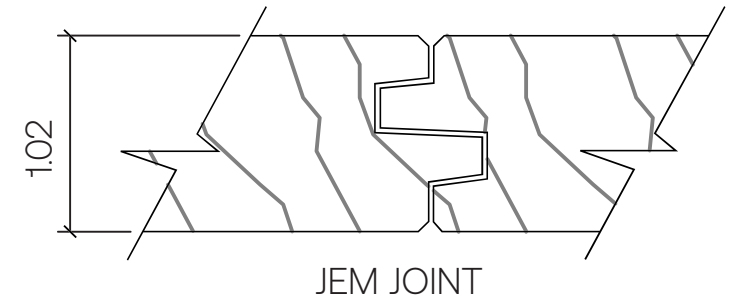

BENCHMARK OAK

Profile Type:

Red Oak Decking

Sizing:

5/4 x 6 MAX DECKING - GROOVED (JEM)

Installation:

T6 Hidden Clip

Scale:

1'-0" = 1'-0"

THERMORY[®]

LEAVE A LASTING IMPACT

THERMORYUSA.COM