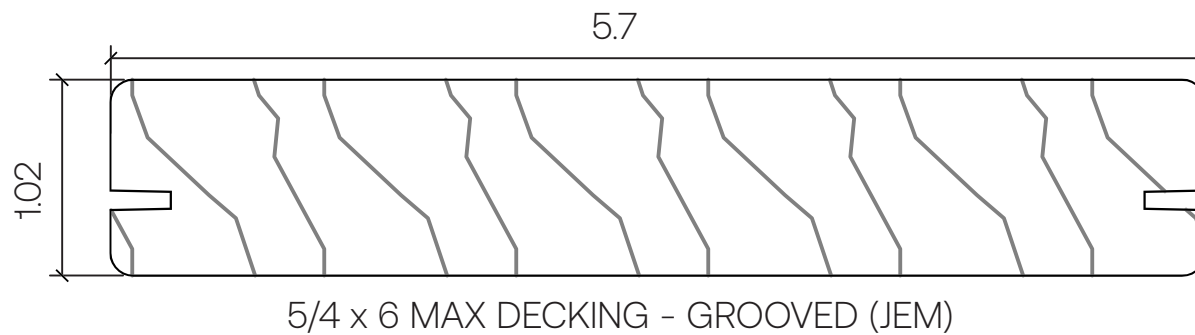

BENCHMARK OAK

Profile Type:

Red Oak Decking

Sizing:

5/4 x 6 MAX DECKING - GROOVED (JEM)

Installation:

T6 Hidden Clip

Scale:

1'-0" = 1'-0"

THERMORY[®]

LEAVE A LASTING IMPACT

THERMORYUSA.COM