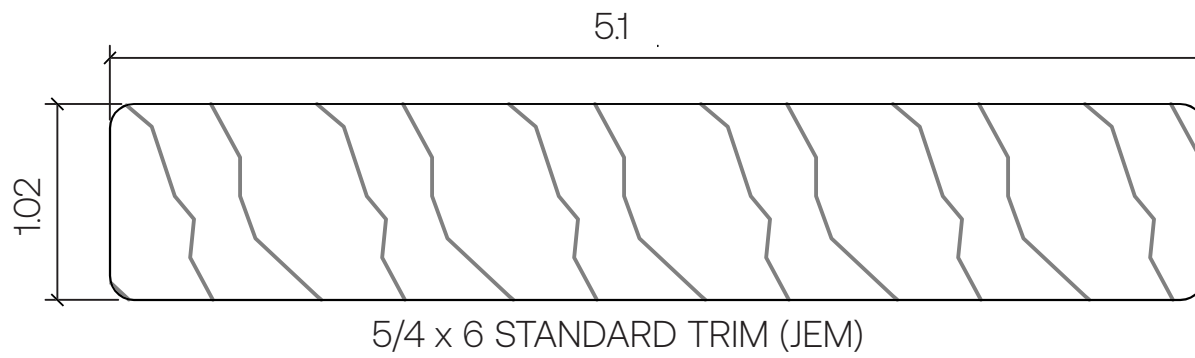

# BENCHMARK OAK

**Profile Type:**

Red Oak

**Sizing:**

5/4 x 6 STANDARD TRIM (JEM)

**Scale:**

1'-0" = 1'-0"

**THERMORY**<sup>®</sup>  
LEAVE A LASTING IMPACT