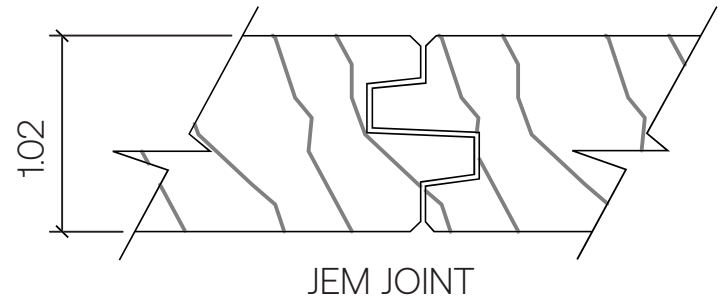

# BENCHMARK OAK

**Profile Type:**

Red Oak

**Sizing:**

5/4 x 6 STANDARD TRIM (JEM)

**Scale:**

1'-0" = 1'-0"

**THERMORY**<sup>®</sup>  
LEAVE A LASTING IMPACT