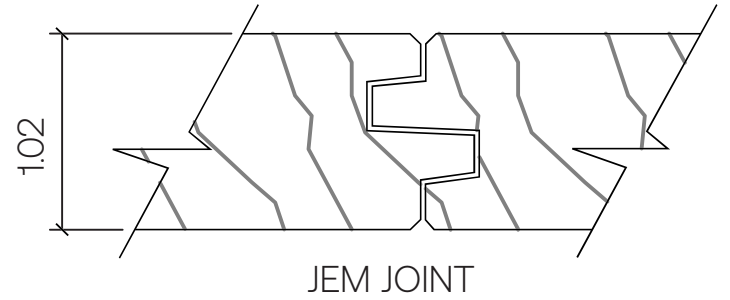

BENCHMARK RED OAK

Profile Type:

Red Oak

Sizing:

5/4 x 6 RED OAK MAX TRIM (JEM)

Scale:

1'-0" = 1'-0"

THERMORY[®]