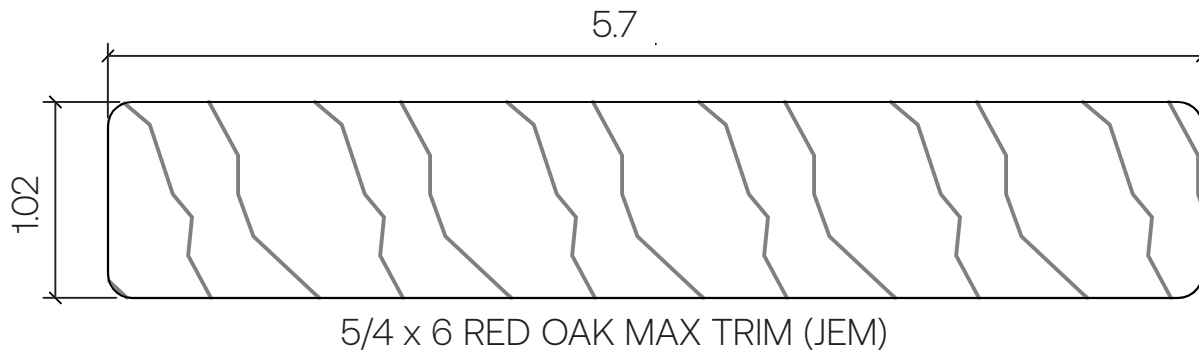

BENCHMARK RED OAK

Profile Type:

Red Oak

Sizing:

5/4 x 6 RED OAK MAX TRIM (JEM)

Scale:

1'-0" = 1'-0"

THERMORY[®]