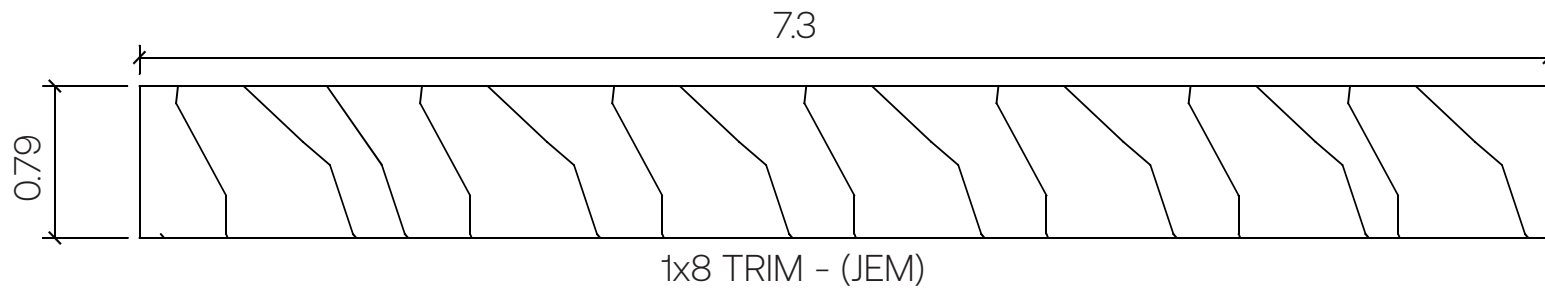

BENCHMARK CLEAR PINE

Profile Type:

Radiata Pine Cladding

Sizing:

1x8 TRIM - (JEM)

Installation:

60 mm FG Screw

Scale:

1'-0" = 1'-0"

THERMORY[®]

LEAVE A LASTING IMPACT

THERMORYUSA.COM