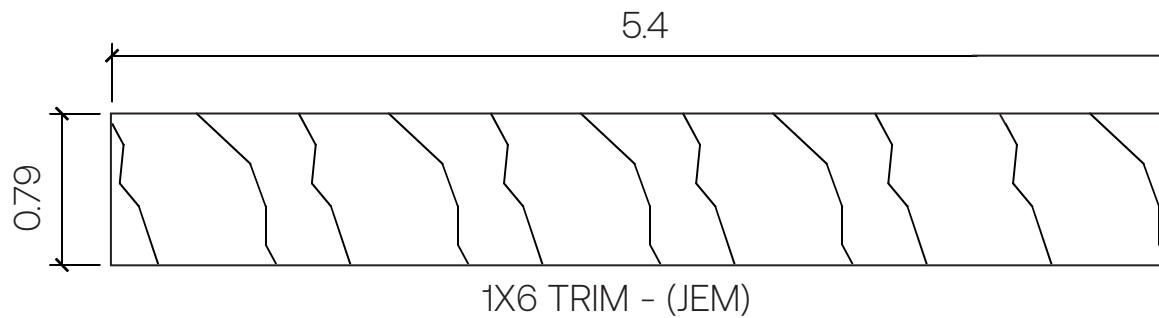

BENCHMARK CLEAR PINE

Profile Type:

Radiata Pine Trim

Sizing:

1X6 TRIM - (JEM)

Installation:

60 mm FG Screw

Scale:

1'-0" = 1'-0"

THERMORY[®]

LEAVE A LASTING IMPACT

THERMORYUSA.COM