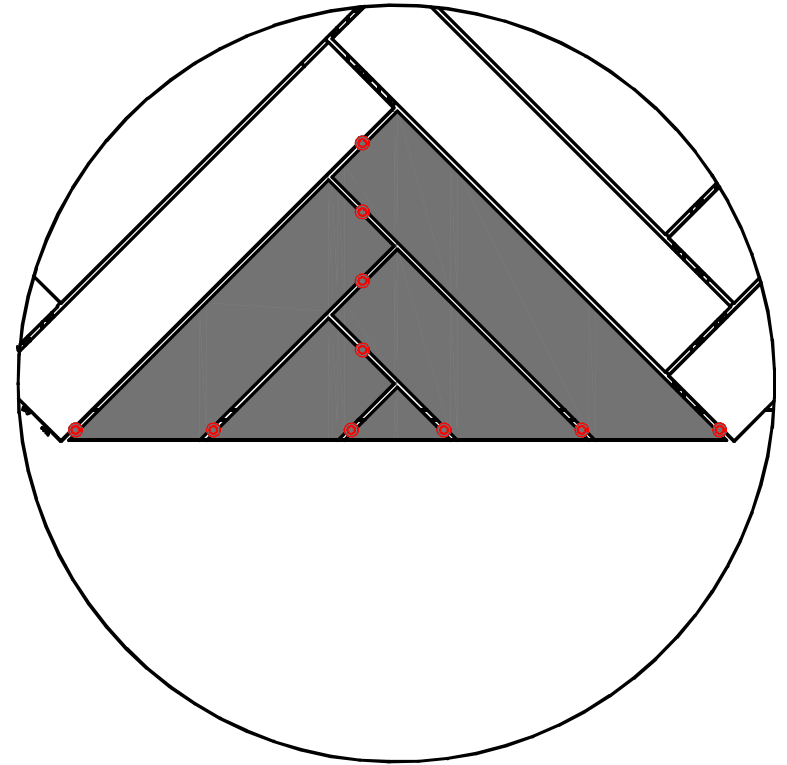

HERRINGBONE
by THERMORY®

Profile Type:
Sizing:
Installation:
Scale:

White Ash Modular Decking - Herringbone
Start & End Module
Stainless Steel Screws Included
Not to Scale

THERMORY
LEAVE A LASTING IMPACT