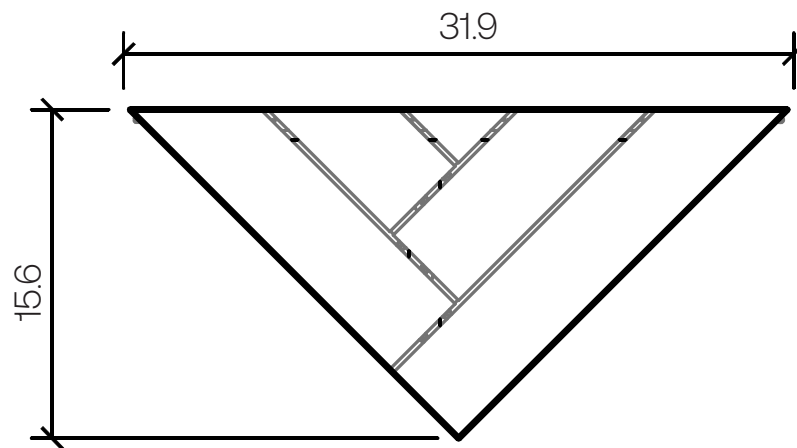

HERRINGBONE
by THERMORY®

Profile Type:
Sizing:
Installation:
Scale:

White Ash Modular Decking - Herringbone
Start & End Module
Stainless Steel Screws Included
Not to Scale

THERMORY
LEAVE A LASTING IMPACT