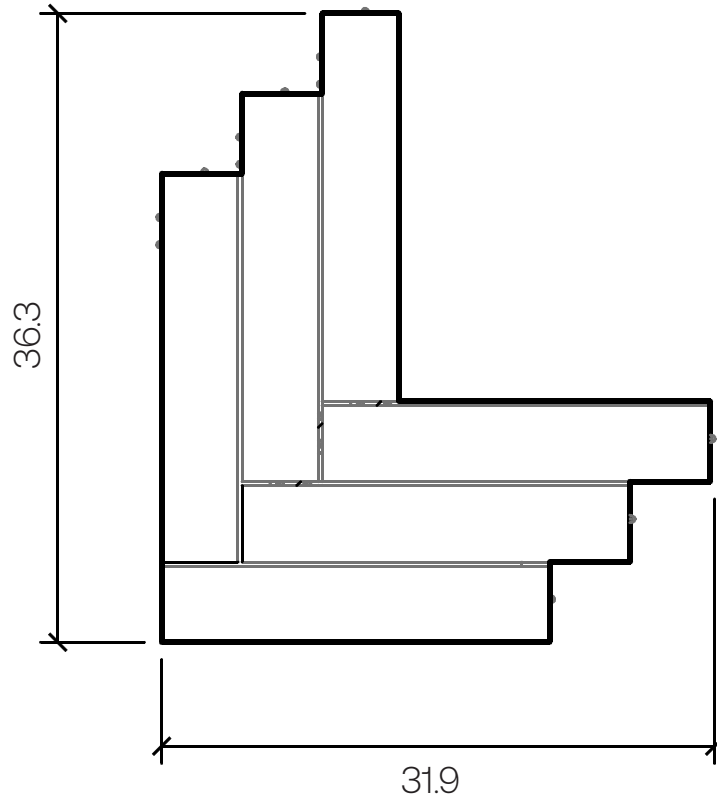

HERRINGBONE
by THERMORY®

Profile Type:
Sizing:
Installation:
Scale:

White Ash Modular Decking - Herringbone
Main Module
Stainless Steel Screws Included
Not to Scale

THERMORY®
LEAVE A LASTING IMPACT

THERMORYUSA.COM