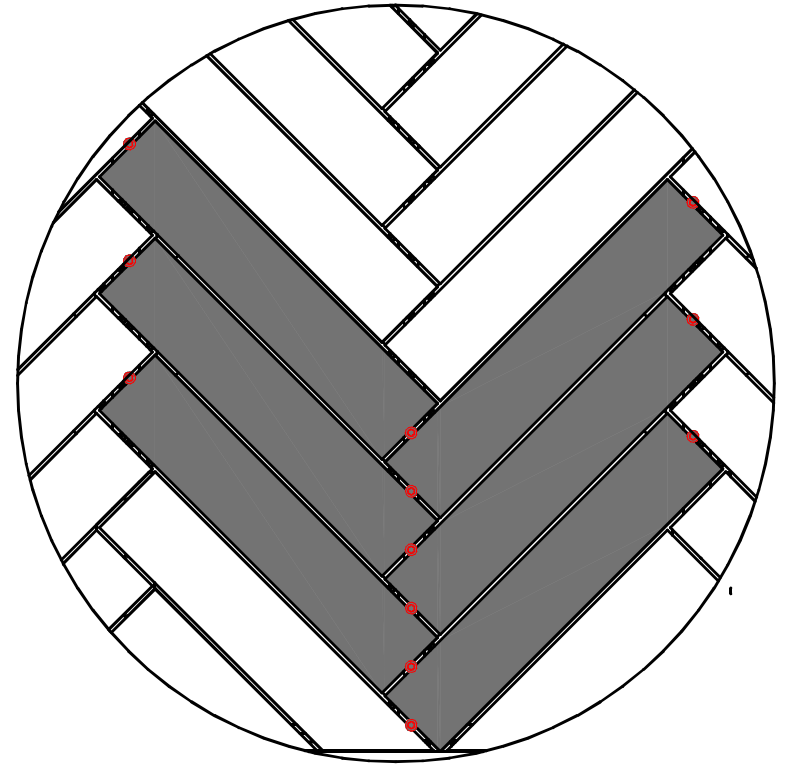

HERRINGBONE
by THERMORY®

Profile Type:
Sizing:
Installation:
Scale:

White Ash Modular Decking - Herringbone
Main Module
Stainless Steel Screws Included
Not to Scale

THERMORY®
LEAVE A LASTING IMPACT

THERMORYUSA.COM