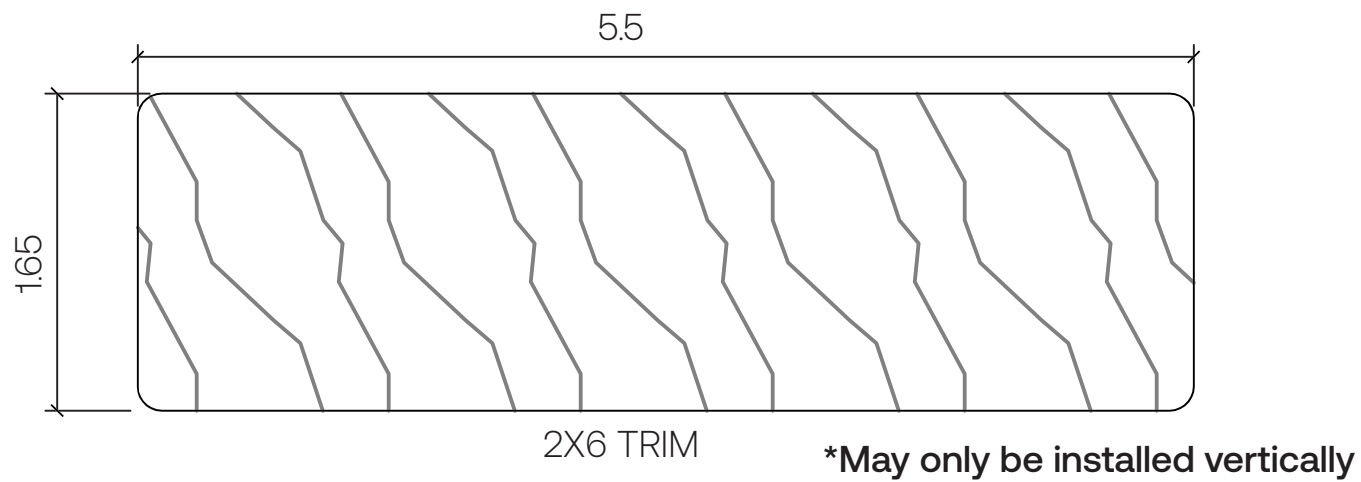

BENCHMARK CLEAR PINE

Profile Type:

Radiata Pine

Sizing:

2x6 TRIM

Installation:

60mm FG Screw - ***May only be installed vertically**

Scale:

1'-0" = 1'-0"

THERMORY[®]
LEAVE A LASTING IMPACT

THERMORYUSA.COM