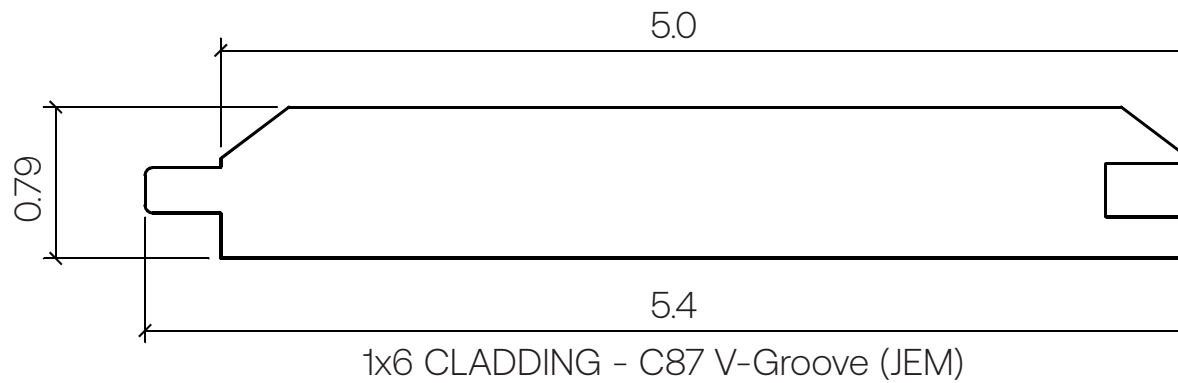

BENCHMARK CLEAR PINE

Profile Type:

Radiata Pine Cladding

Sizing:

1x6 CLADDING - C87 V-Groove (JEM)

Installation:

60mm FG Screw

Scale:

1'-0" = 1'-0"

THERMORY[®]

LEAVE A LASTING IMPACT

THERMORYUSA.COM