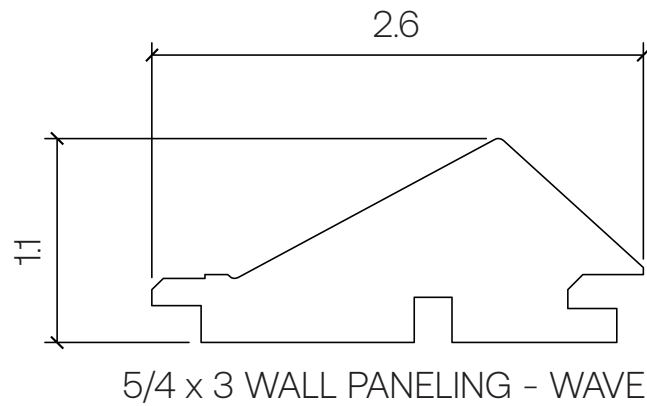

SAUNA^o

MATERIALS by THERMORY[®]

Profile Type:
Sizing:
Installation:
Scale:

Thermo-Aspen Wall Paneling
5/4 x 3 WALL PANELING - WAVE
Staple
1'-0" = 1'-0"

THERMORY[®]
LEAVE A LASTING IMPACT
THERMORYUSA.COM