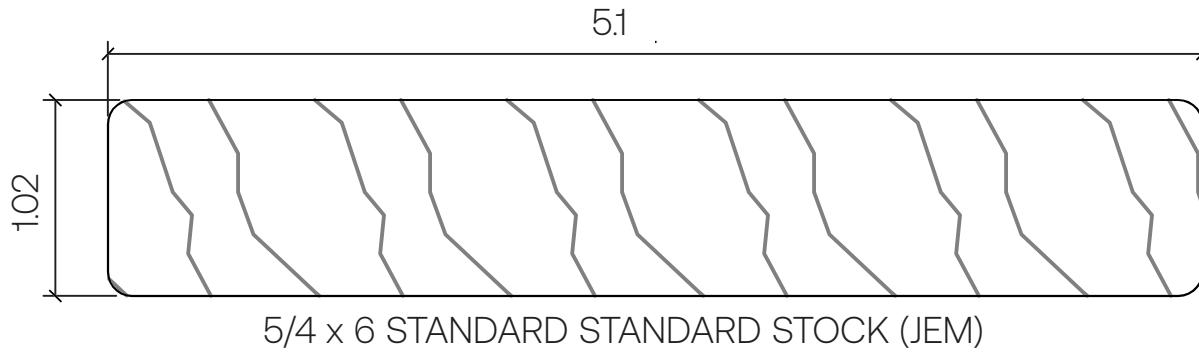

BENCHMARK RED OAK

Profile Type:

Red Oak Decking

Sizing:

5/4 x 6 STANDARD STANDARD STOCK (JEM)

Scale:

1'-0" = 1'-0"

THERMORY[®]