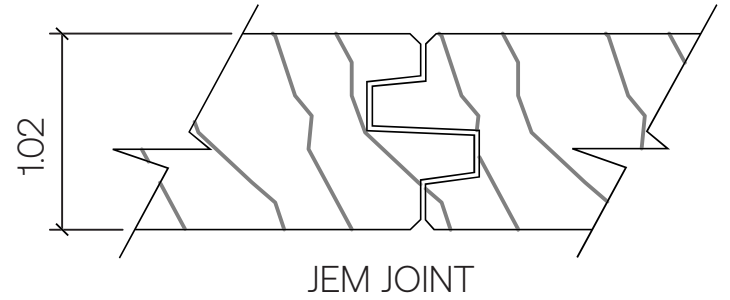

BENCHMARK RED OAK

Profile Type:

Red Oak Decking

Sizing:

5/4 x 6 STANDARD STANDARD STOCK (JEM)

Scale:

1'-0" = 1'-0"

THERMORY[®]