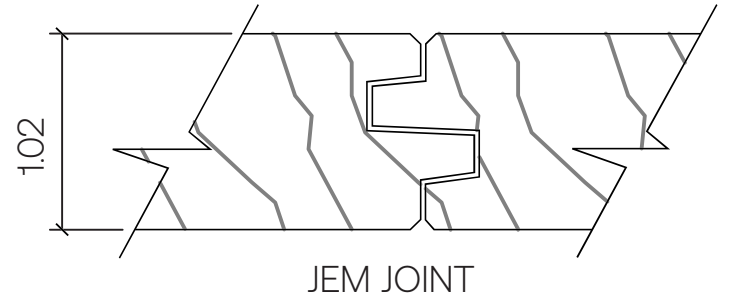

# BENCHMARK RED OAK

**Profile Type:**

Red Oak Decking

**Sizing:**

5/4 x 6 RED OAK MAX STANDARD STOCK (JEM)

**Scale:**

1'-0" = 1'-0"

**THERMORY**<sup>®</sup>  
LEAVE A LASTING IMPACT