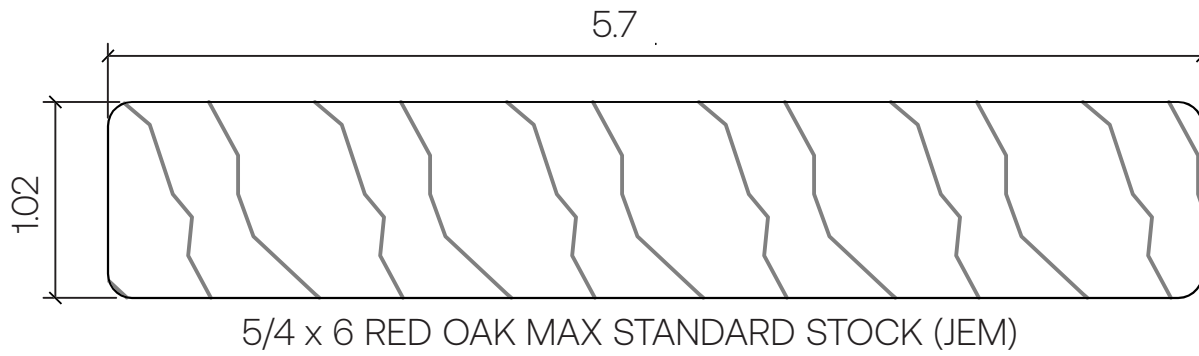

# BENCHMARK RED OAK

**Profile Type:**

Red Oak Decking

**Sizing:**

5/4 x 6 RED OAK MAX STANDARD STOCK (JEM)

**Scale:**

1'-0" = 1'-0"

**THERMORY**<sup>®</sup>  
LEAVE A LASTING IMPACT