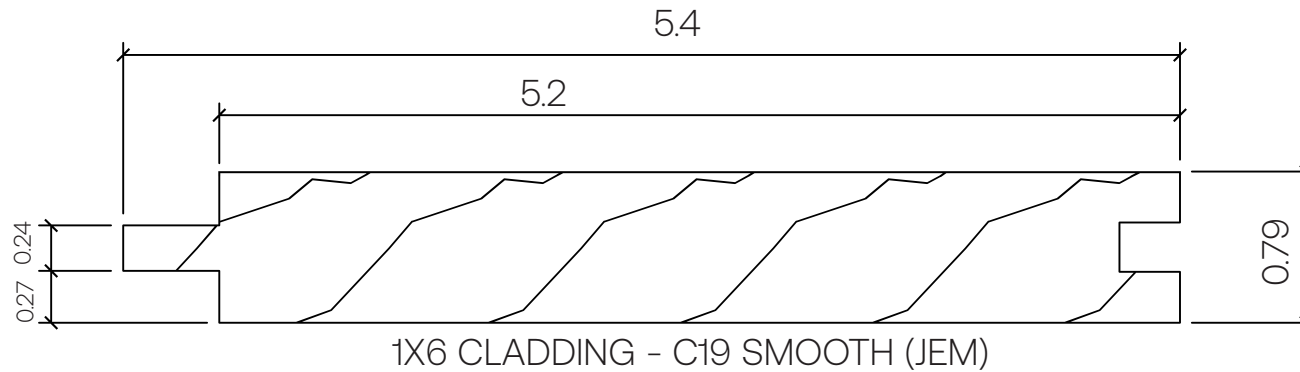

# BENCHMARK CLEAR PINE

**Profile Type:**

Radiata Pine Cladding

**Sizing:**

1X6 CLADDING - C19 SMOOTH (JEM)

**Installation:**

60 mm FG Screw

**Scale:**

1'-0" = 1'-0"

**THERMORY**<sup>®</sup>

LEAVE A LASTING IMPACT

THERMORYUSA.COM