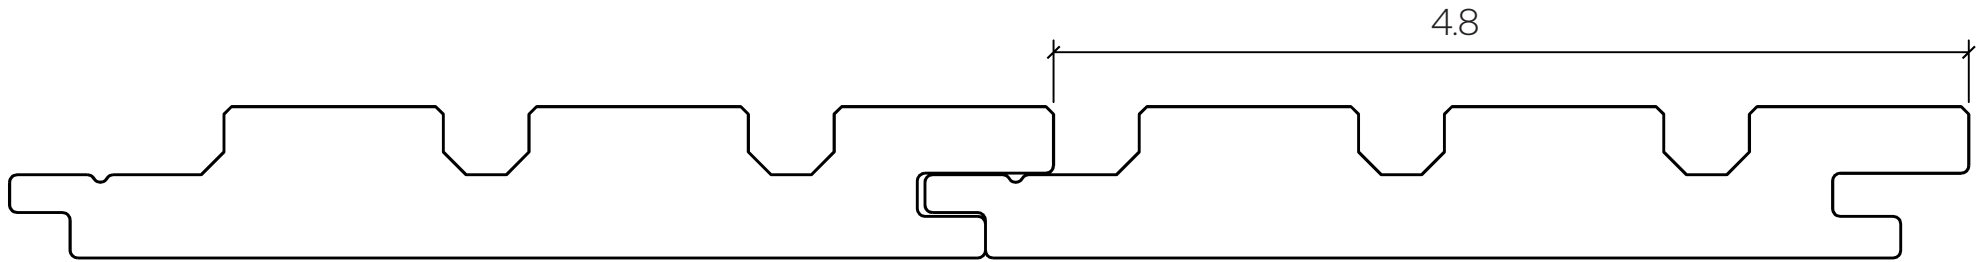

BENCHMARK CLEAR PINE

Profile Type:

Radiata Pine Cladding

Sizing:

1x6 CLADDING - CAR3G (JEM)

Installation:

60 mm FG Screw

Scale:

1'-0" = 1'-0"

THERMORY[®]
LEAVE A LASTING IMPACT

THERMORYUSA.COM