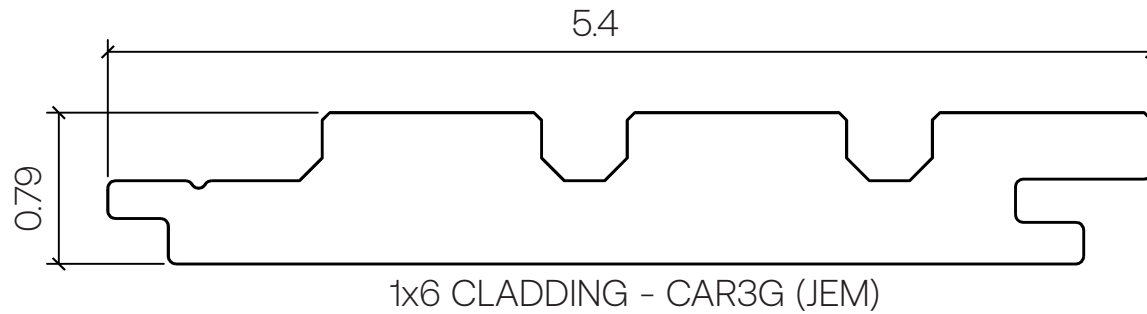

BENCHMARK CLEAR PINE

Profile Type:

Radiata Pine Cladding

Sizing:

1x6 CLADDING - CAR3G (JEM)

Installation:

60 mm FG Screw

Scale:

1'-0" = 1'-0"

THERMORY[®]
LEAVE A LASTING IMPACT

THERMORYUSA.COM