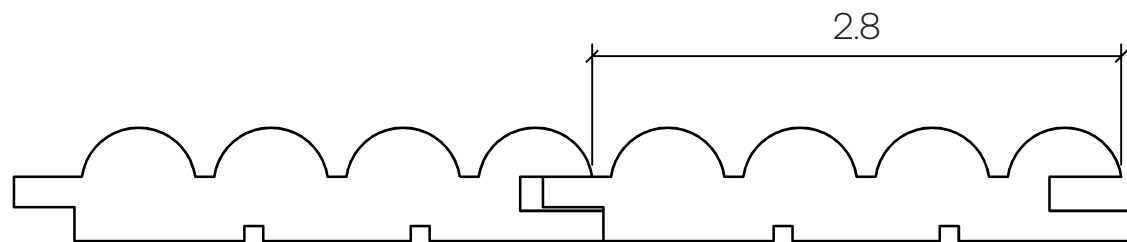

SAUNA^o

MATERIALS by THERMORY[®]

1x4 WALL PANELING - SRP

Profile Type:

Aspen Wall Paneling

Sizing:

1x4 WALL PANELING - SRP

Installation:

Staple

Scale:

1'-0" = 1'-0"

THERMORY[®]
LEAVE A LASTING IMPACT

THERMORYUSA.COM