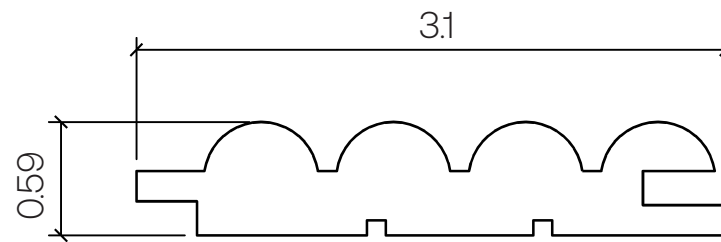

SAUNA^o

MATERIALS by THERMORY[®]

1x4 WALL PANELING - SRP

Profile Type:

Aspen Wall Paneling

Sizing:

1x4 WALL PANELING - SRP

Installation:

Staple

Scale:

1'-0" = 1'-0"

THERMORY[®]
LEAVE A LASTING IMPACT

THERMORYUSA.COM