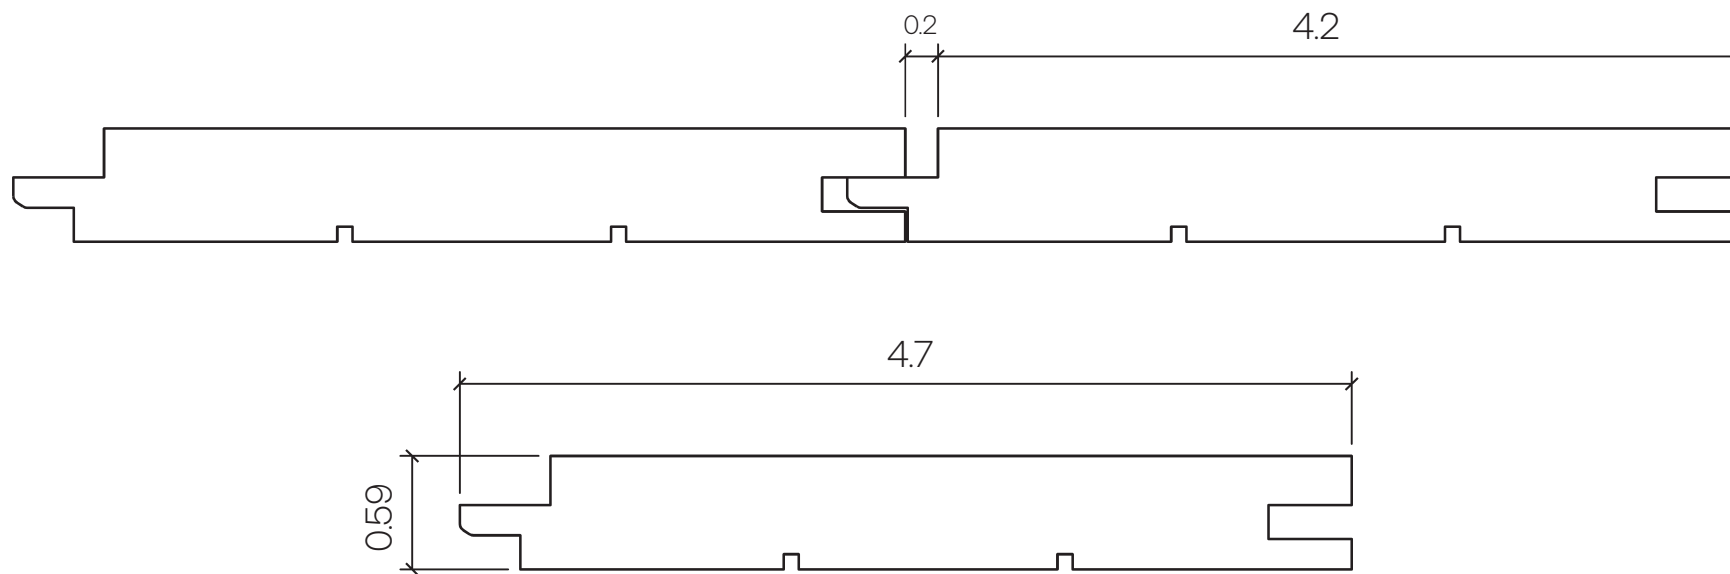

SAUNA

MATERIALS by THERMORY®

1x5 WALL PANELING - STS4

Profile Type:

Alder or Aspen Wall Paneling

Sizing:

1x5 WALL PANELING - STS4

Installation:

Staple

Scale:

1'-0" = 1'-0"

THERMORY
LEAVE A LASTING IMPACT

THERMORYUSA.COM