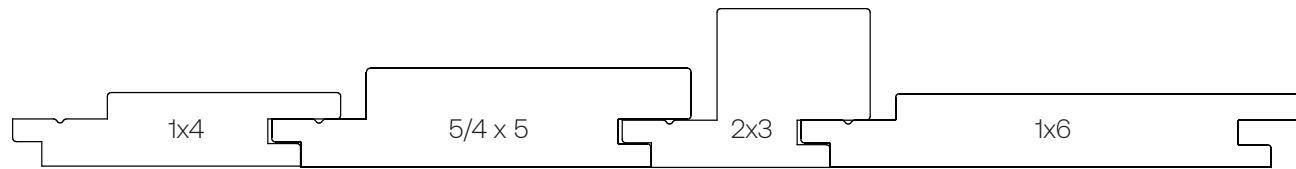

2 X 3 CLADDING - C34 Mix & Match

Not to scale: C34 Mix & Match Profiles can be paired together.

Profile Type:
Sizing:
Installation:
Scale:

Scots Pine Cladding
2 X 3 CLADDING - C34 Mix & Match
60mm FG Screw
1'-0" = 1'-0"