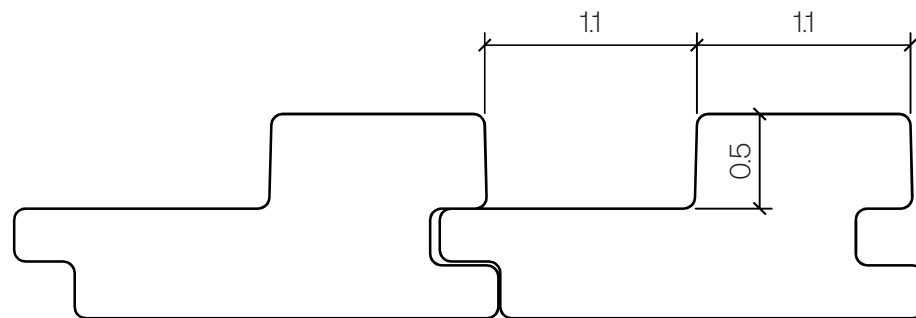

SAUNA^o

MATERIALS by THERMORY[®]

5/4x3 WALL PANELING - STEP

Profile Type:

Alder or Aspen Wall Panel

Sizing:

5/4x3 WALL PANELING - STEP

Installation:

Staple

Scale:

1'-0" = 1'-0"

THERMORY[®]
LEAVE A LASTING IMPACT

THERMORYUSA.COM