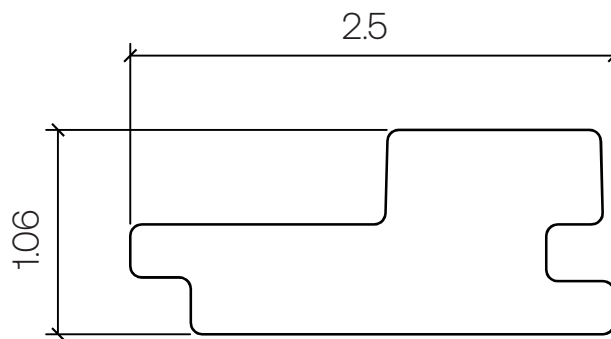

SAUNA^o

MATERIALS by THERMORY[®]

5/4x3 WALL PANELING - STEP

Profile Type:

Alder or Aspen Wall Panel

Sizing:

5/4x3 WALL PANELING - STEP

Installation:

Staple

Scale:

1'-0" = 1'-0"

THERMORY[®]
LEAVE A LASTING IMPACT

THERMORYUSA.COM