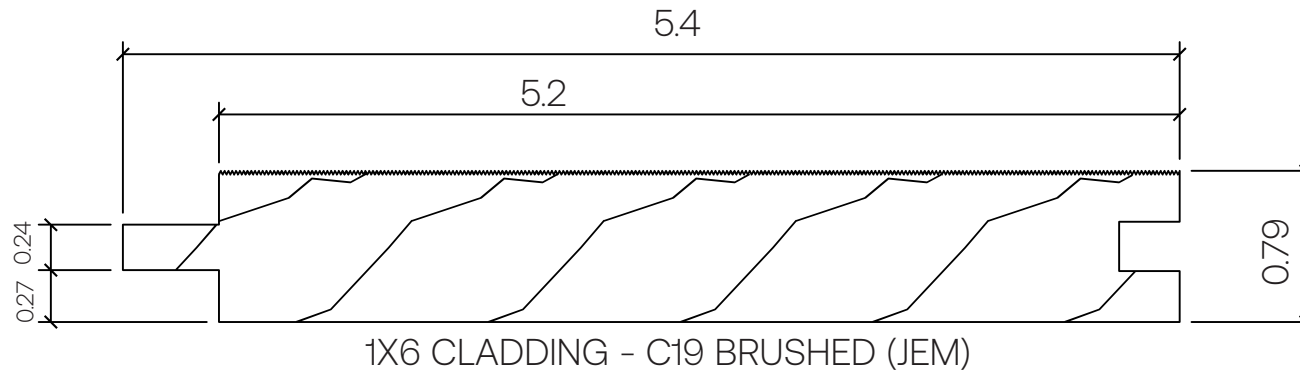

# BENCHMARK CLEAR PINE

**Profile Type:**

Radiata Pine Cladding

**Sizing:**

1X6 CLADDING - C19 BRUSHED (JEM)

**Installation:**

60 mm FG Screw

**Scale:**

1'-0" = 1'-0"

**THERMORY**<sup>®</sup>

LEAVE A LASTING IMPACT

THERMORYUSA.COM