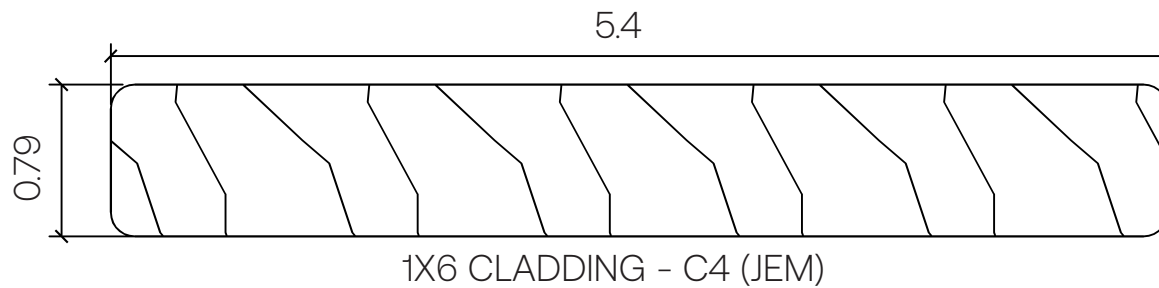

BENCHMARK CLEAR PINE

Profile Type:

Radiata Pine Cladding

Sizing:

1X6 CLADDING - C4 (JEM)

Installation:

60 mm FG Screw

Scale:

1'-0" = 1'-0"

THERMORY
LEAVE A LASTING IMPACT

THERMORYUSA.COM