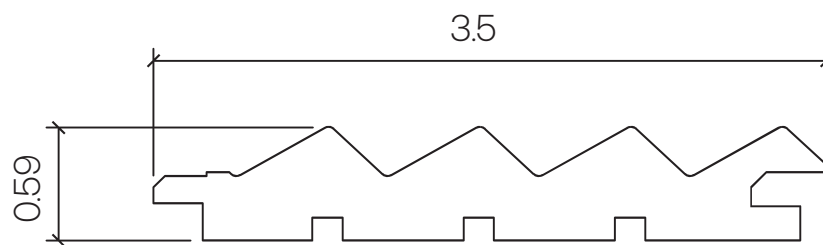

SAUNA^o

MATERIALS by THERMORY[®]

1x4 WALL PANEL - VIRE

Profile Type:

Thermo-Aspen Wall Panel

Sizing:

1x4 WALL PANEL - VIRE

Installation:

Staple

Scale:

1'-0" = 1'-0"

THERMORY[®]
LEAVE A LASTING IMPACT

THERMORYUSA.COM