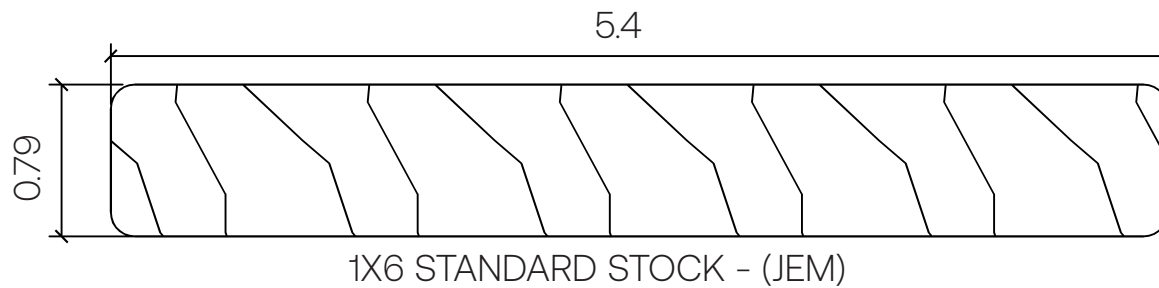

BENCHMARK CLEAR PINE

Profile Type:

Radiata Pine Cladding

Sizing:

1X6 STANDARD STOCK - (JEM)

Installation:

60 mm FG Screw

Scale:

1'-0" = 1'-0"

THERMORY[®]

LEAVE A LASTING IMPACT

THERMORYUSA.COM