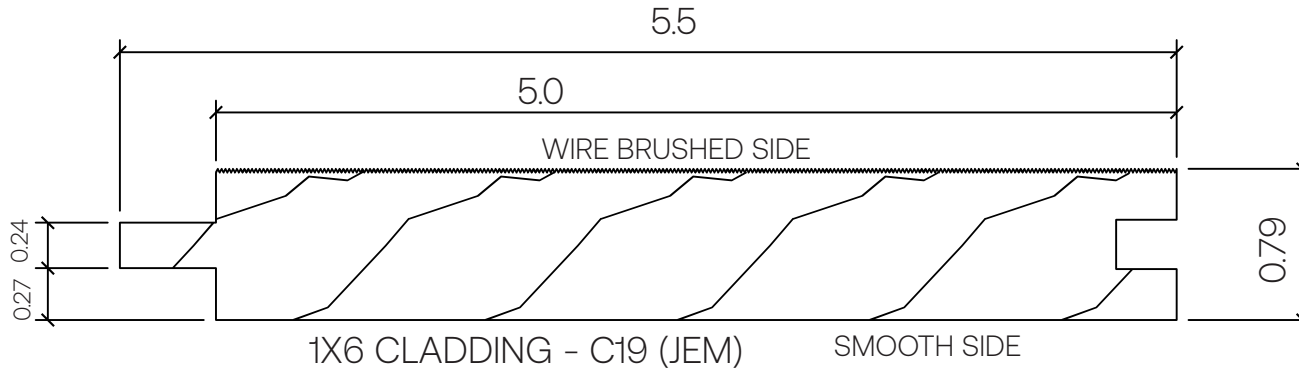

BENCHMARK CLEAR PINE

Profile Type:
Sizing:
Installation:
Scale:

Radiata Pine Cladding
1X6 CLADDING - C19 (JEM)
60 mm FG Screw
1'-0" = 1'-0"

THERMORY
LEAVE A LASTING IMPACT
THERMORYUSA.COM