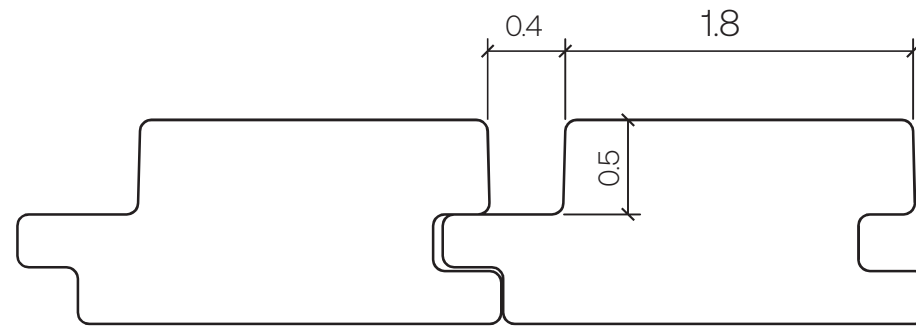

SAUNA^o

MATERIALS by THERMORY[®]

5/4x3 WALL PANEL - STEP

Profile Type:

Alder or Thermo-Aspen Wall Panel

Sizing:

5/4x3 WALL PANEL - STEP

Installation:

Staple

Scale:

1'-0" = 1'-0"

THERMORY[®]
LEAVE A LASTING IMPACT

THERMORYUSA.COM