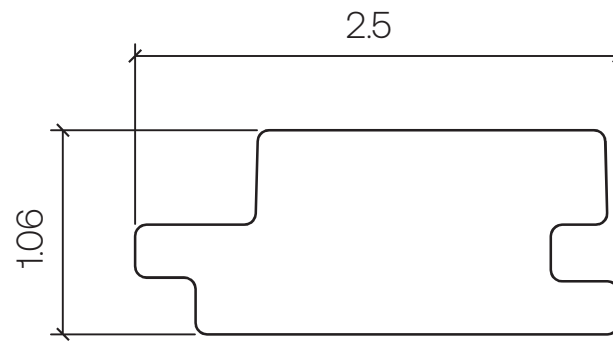

SAUNA^o

MATERIALS by THERMORY[®]

5/4x3 WALL PANEL - STEP

Profile Type:

Alder or Thermo-Aspen Wall Panel

Sizing:

5/4x3 WALL PANEL - STEP

Installation:

Staple

Scale:

1'-0" = 1'-0"

THERMORY[®]
LEAVE A LASTING IMPACT

THERMORYUSA.COM